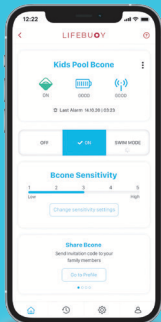

Bringing Intelligence To Pool Safety