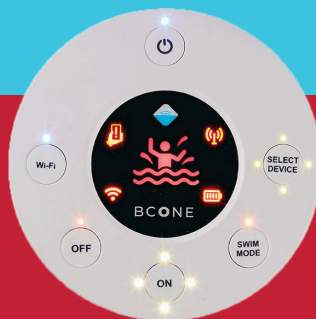

"The Lifebuoy Pool Alarm System is an effective, powerful sensor with a long radio range. It's great for larger pools, especially for people who move around the house a lot." [Nerd Techy](#)

DESCRIPTION

The Wi-Fi enabled home unit allows full control of the pool unit, including 5 levels of programmable sensitivity. Up to 4 pool units can be connected and individually controlled from one easily operated home unit. The unit is powered by a direct connection to an electric outlet, using the included USB-C cable, with a rechargeable backup battery in case of power outage.

Download the optional BConc app to your smartphone to manage the pool unit remotely. The app's user friendly interface enables quick installation and operation. The BConc pool safety system gives you the ultimate peace of mind.

Bringing Intelligence To Pool Safety

WORKS WITH
amazon alexa

WORKS WITH
Google Assistant

Dual way
RF communication

Up to 4 Pool Units
can be connected

SAPIR TRADING & CONTRACTING CO W.L.L

Swimming Pool Division